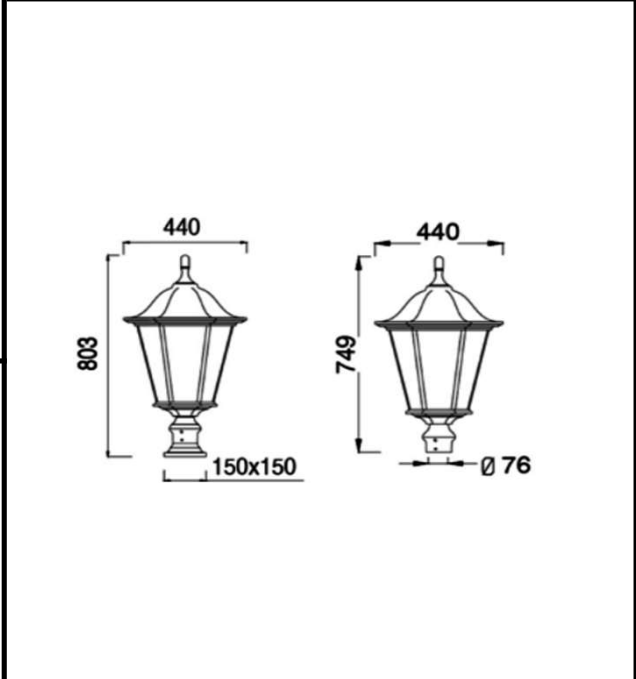

Sovitron Interior Pvt.Ltd.

<b>Model Name</b>	FLASH-1023 Post Top/DL-OYS-1023-30
<b>Description</b>	Post Top

Technical description	Image
-----------------------	-------

<b>Dimension</b>	Dia=440mm,H=749mm Dia=440mm,H=803mm
<b>Frame</b>	Aluminium Die-cast
<b>Color Tempertaure</b>	3000K
<b>Power</b>	30W
<b>Total Luminous Flux</b>	2700 lm
<b>Efficacy</b>	90 lm/W
<b>IP rating</b>	65
<b>Color Rendering</b>	≥80
<b>Mounting</b>	Pole Mounted
<b>Optics</b>	Clear glass
<b>Dimming</b>	NON-Dimmable
<b>Operating Voltage</b>	100V-240V
<b>Standard Lifetime</b>	L70 minimum at 50,000 burning hours

**Dimension diagram**

**Remarks:-**

**Address: Plot #7 Saroorpur-Nangla Industrial Area,Ballabgharh-Sohna Road,Faridabad-121005**  
**Email: info@sovitron.com**